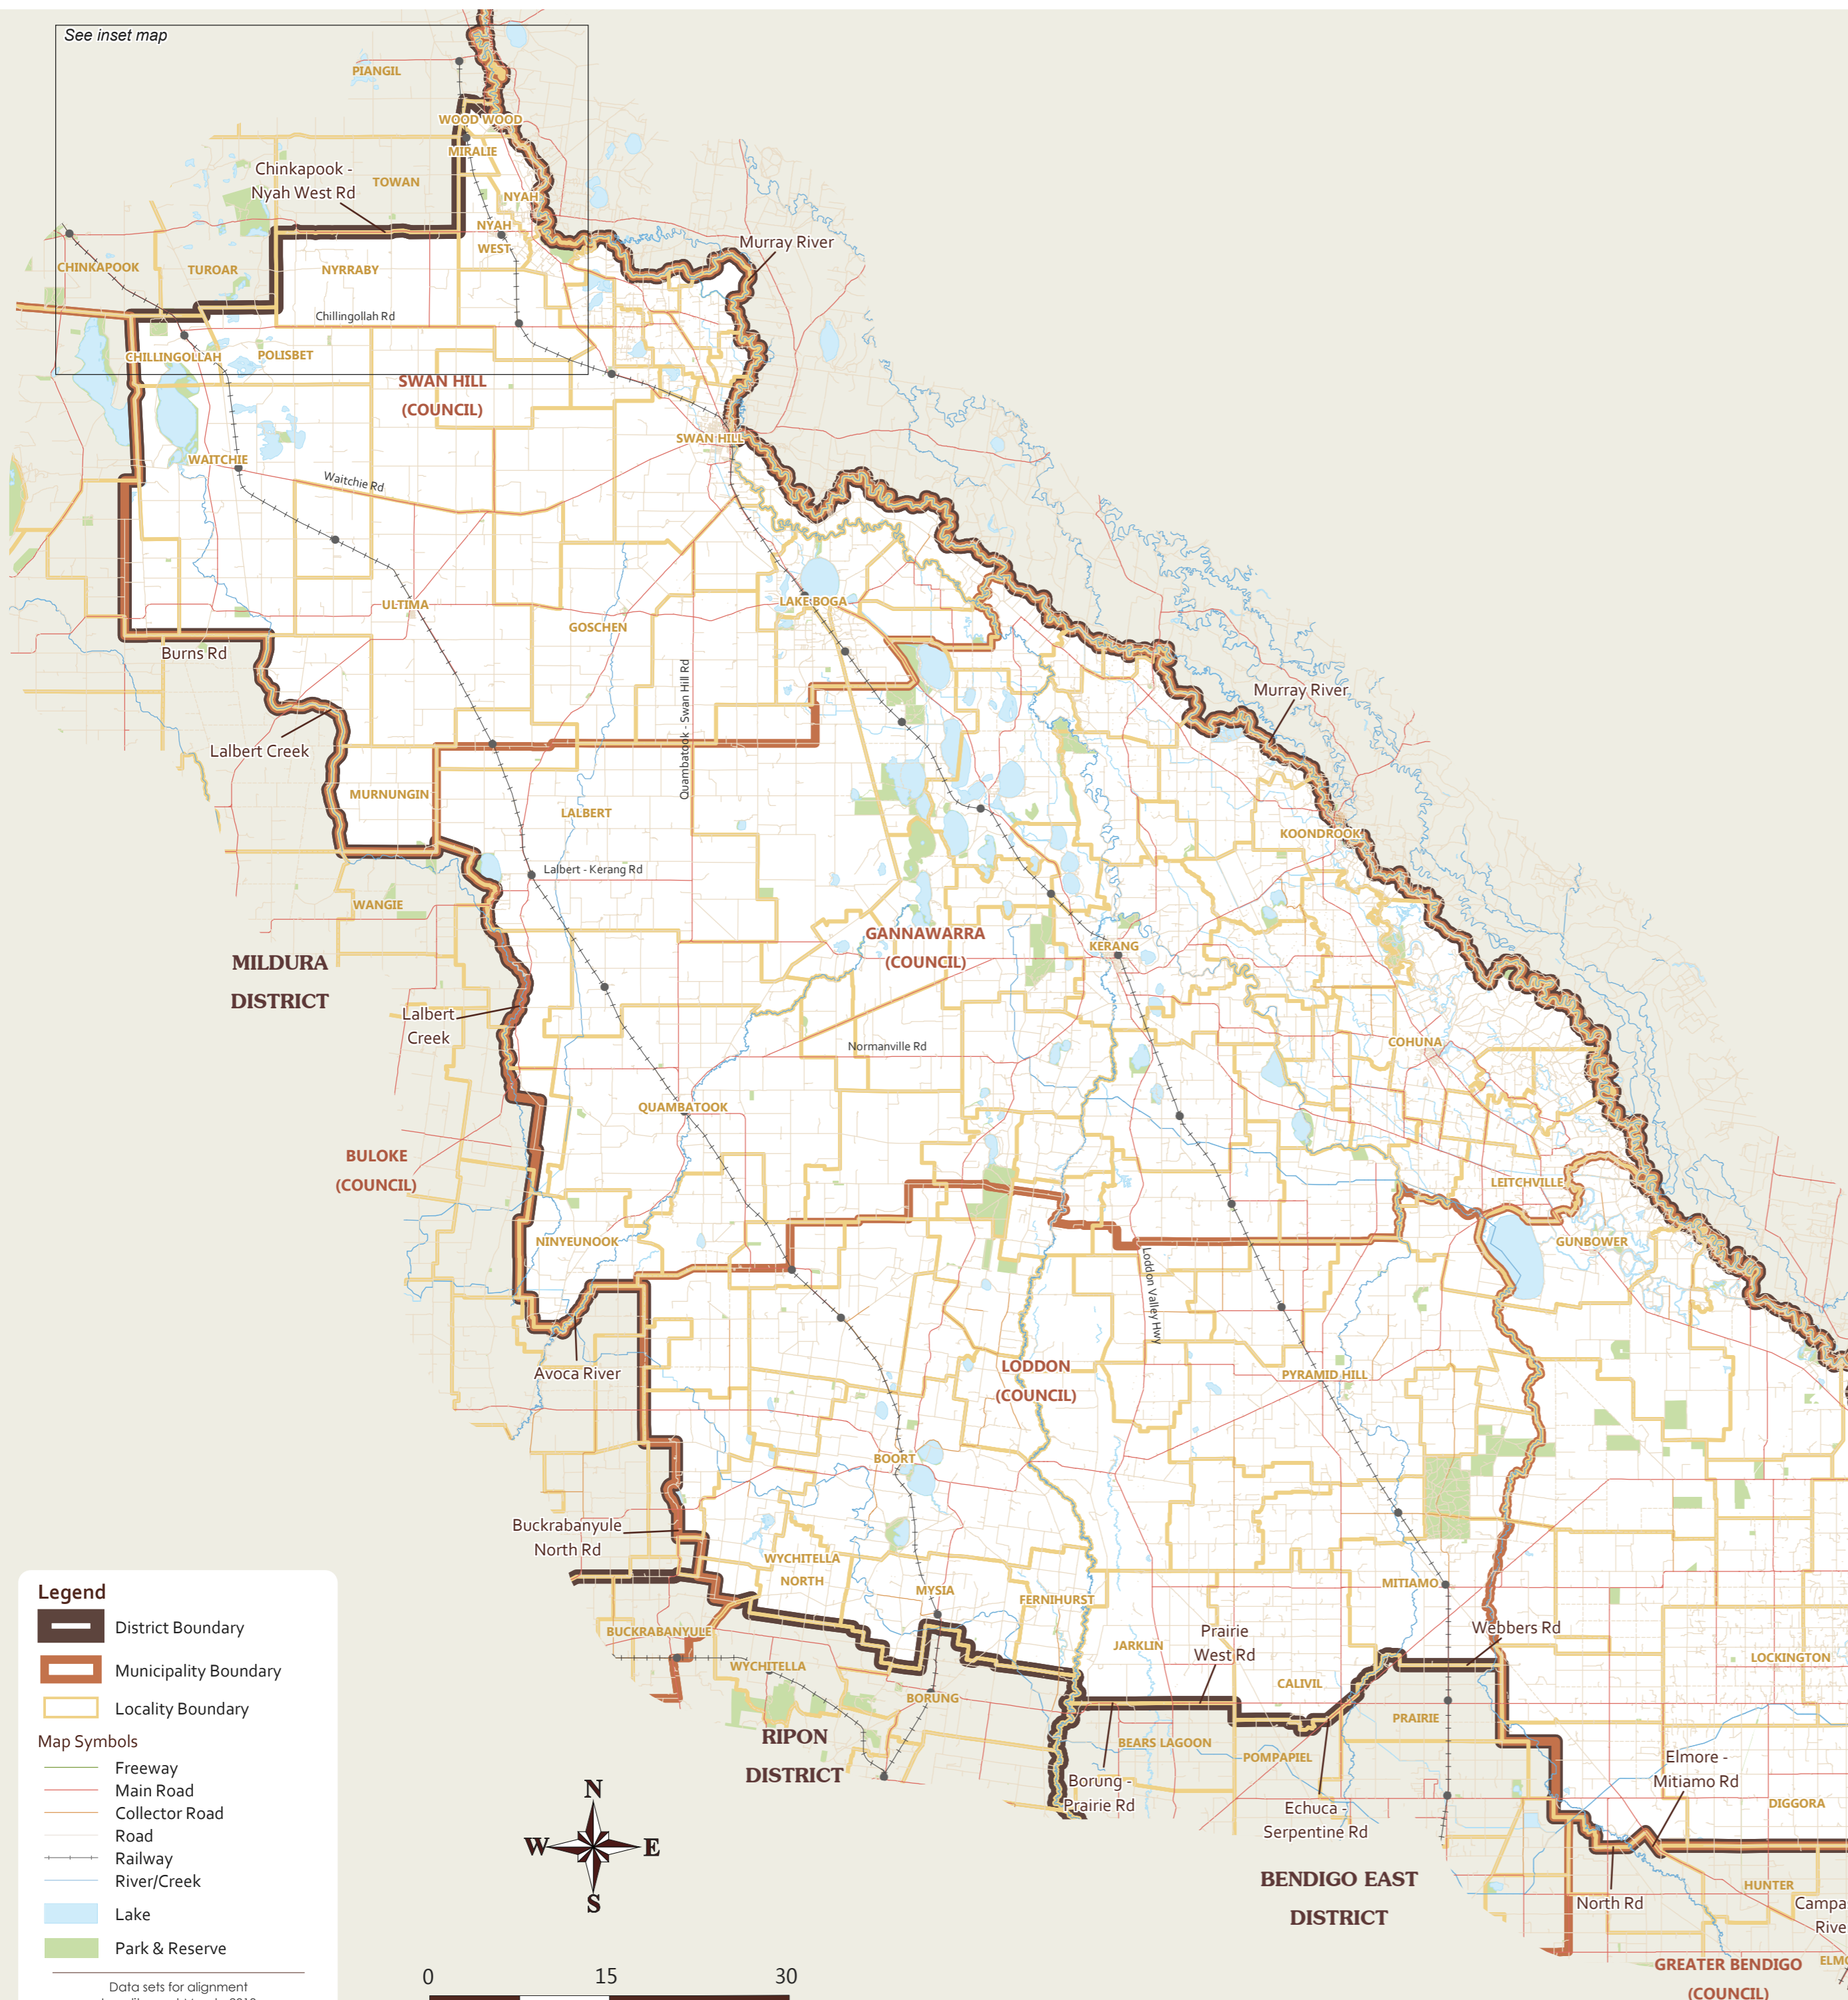

# MURRAY PLAINS

Area: 11,920.81 sq km

**Legend**

- District Boundary
- Municipality Boundary
- Locality Boundary

**Map Symbols**

- Freeway
- Main Road
- Collector Road
- Road
- Railway
- River/Creek
- Lake
- Park & Reserve

Data sets for alignment  
Locality as at March, 2013  
Property grid as at April, 2013