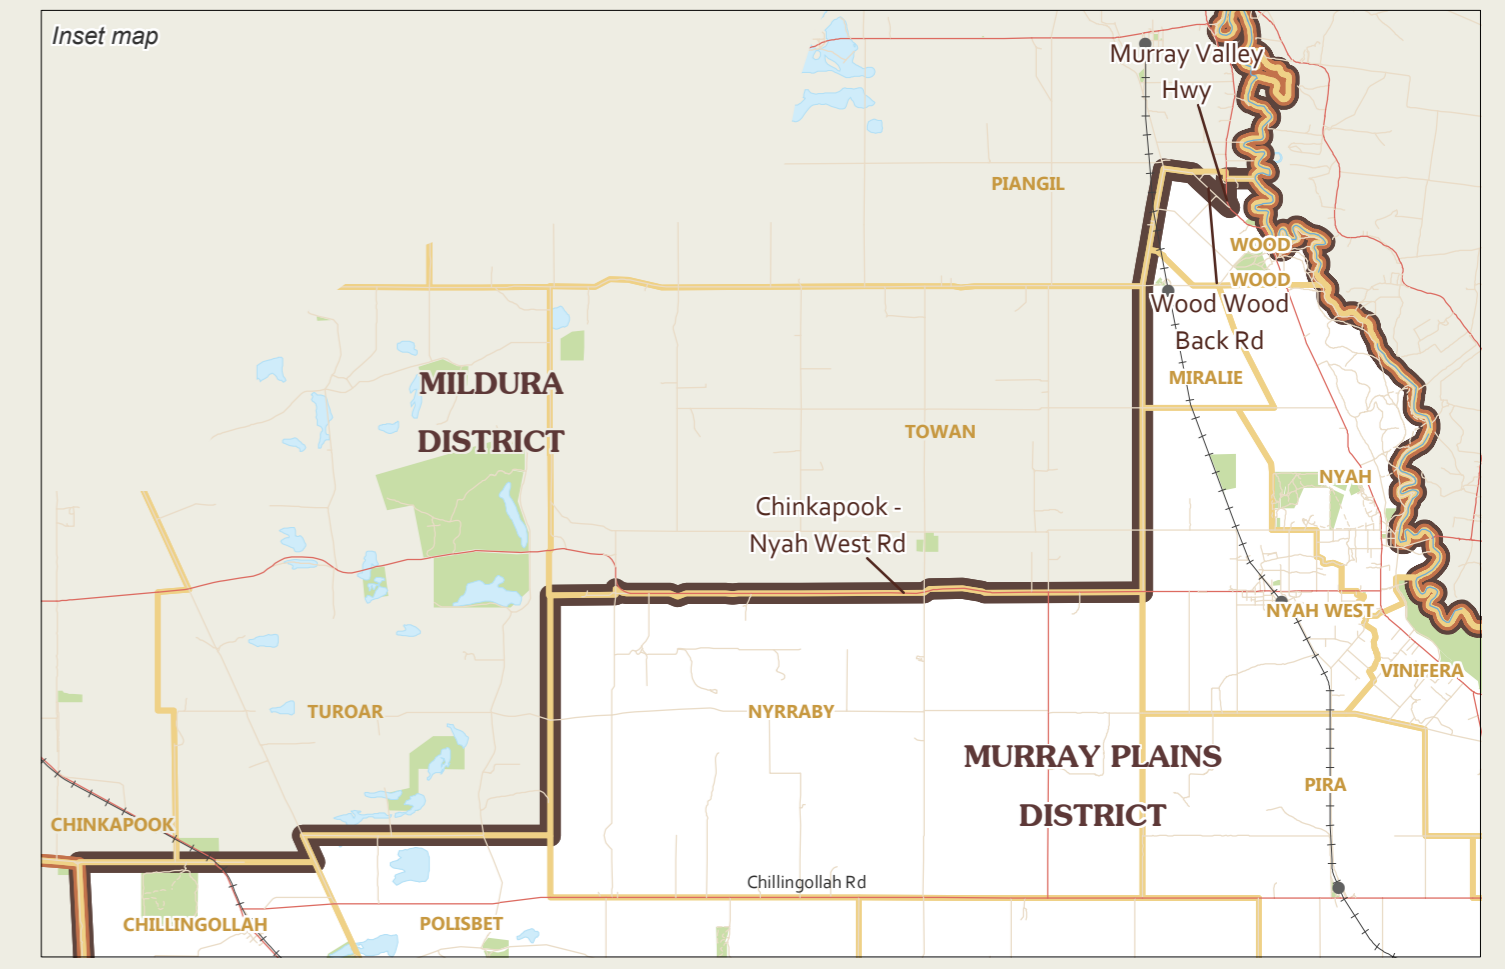

# MURRAY PLAINS

Area: 11,920.81 sq km

**Legend**

- District Boundary
- Municipality Boundary
- Locality Boundary

**Map Symbols**

- Freeway
- Main Road
- Collector Road
- Road
- Railway
- River/Creek
- Lake
- Park & Reserve

Data sets for alignment  
Locality as at March, 2013  
Property grid as at April, 2013